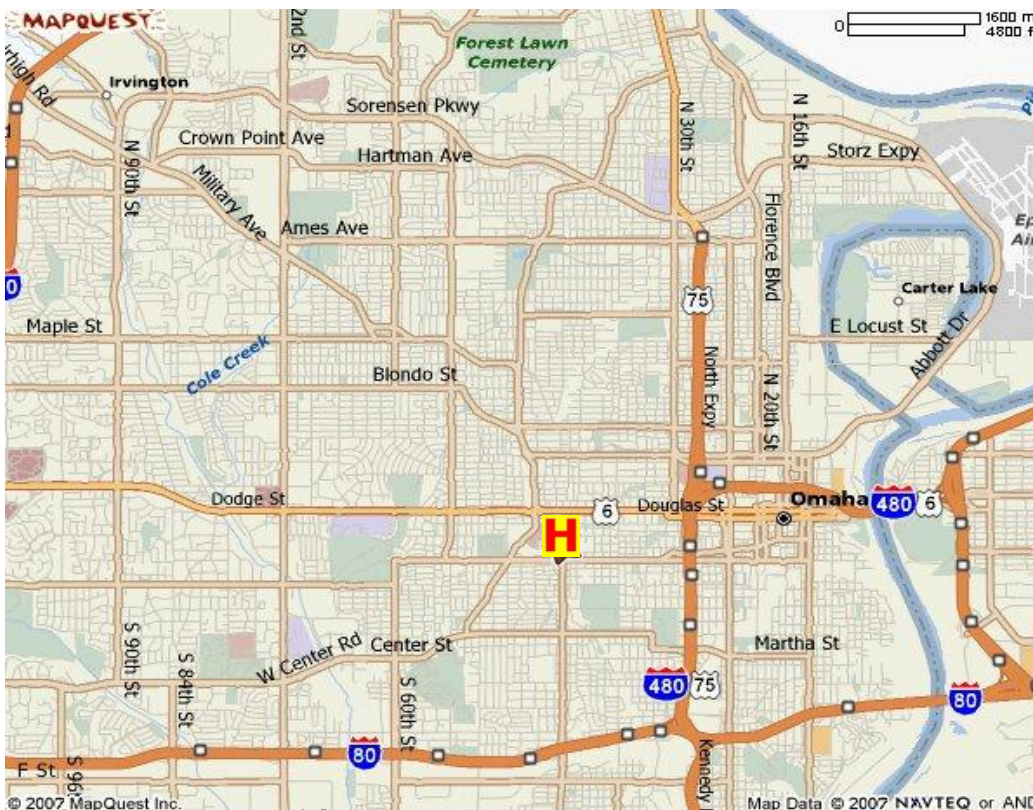

Omaha, Ne - Clarkson Helipad -

LZ Info

N 41° 15.43'
W95° 58.16'
Elevation:
 1136 - Surface
Lighting:
 Perimeter
Beacon:
 Yes UNMC
Wind Sock:
 Yes – Rooftop W
Weather:
 ATIS 120.4
CTAF:
 OMA APP
Airport:
 KOMA 5.5 mi NE

Special Notes:
 NE of UNMC Double Helipad

Facility

4350 Dewey Ave
 Omaha, NE 68105

402-552-2000