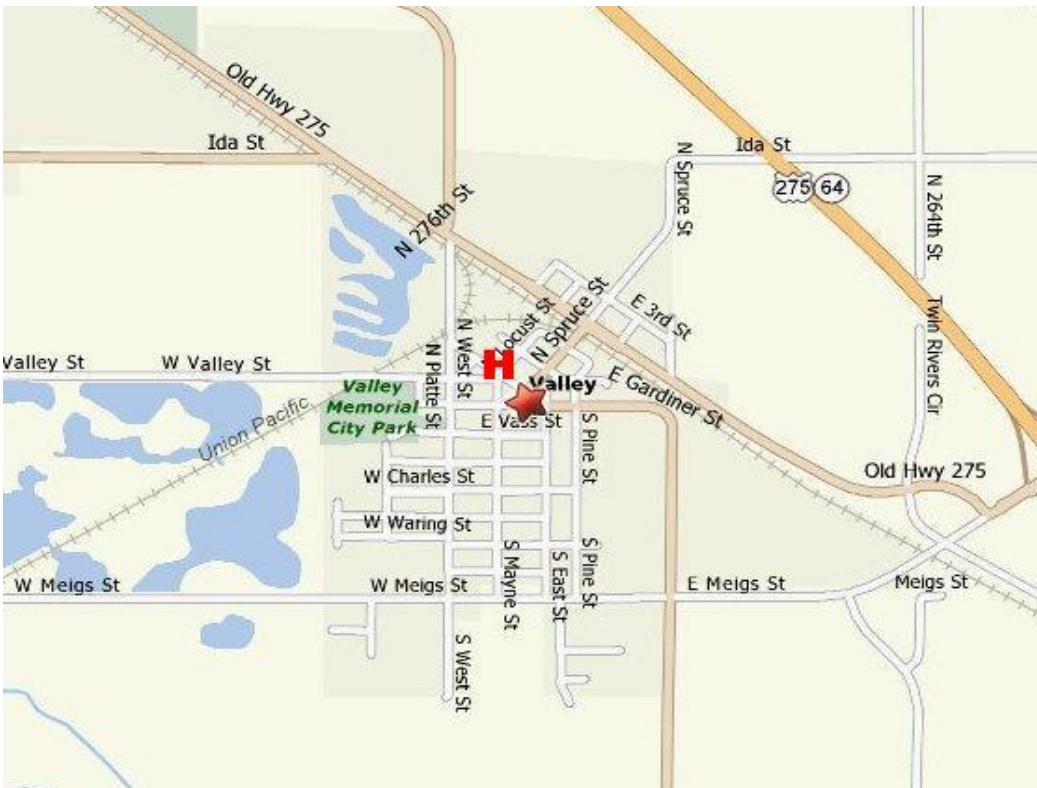

Valley, Ne - Valley Fire Dept - 48NE

LZ Info

N 41° 18.86'

W 096° 20.81'

Elevation:

Surface

Lighting:

Perimeter

Beacon:

No

Wind Sock:

No

Weather:

CTAF:

Airport:

Special Notes: