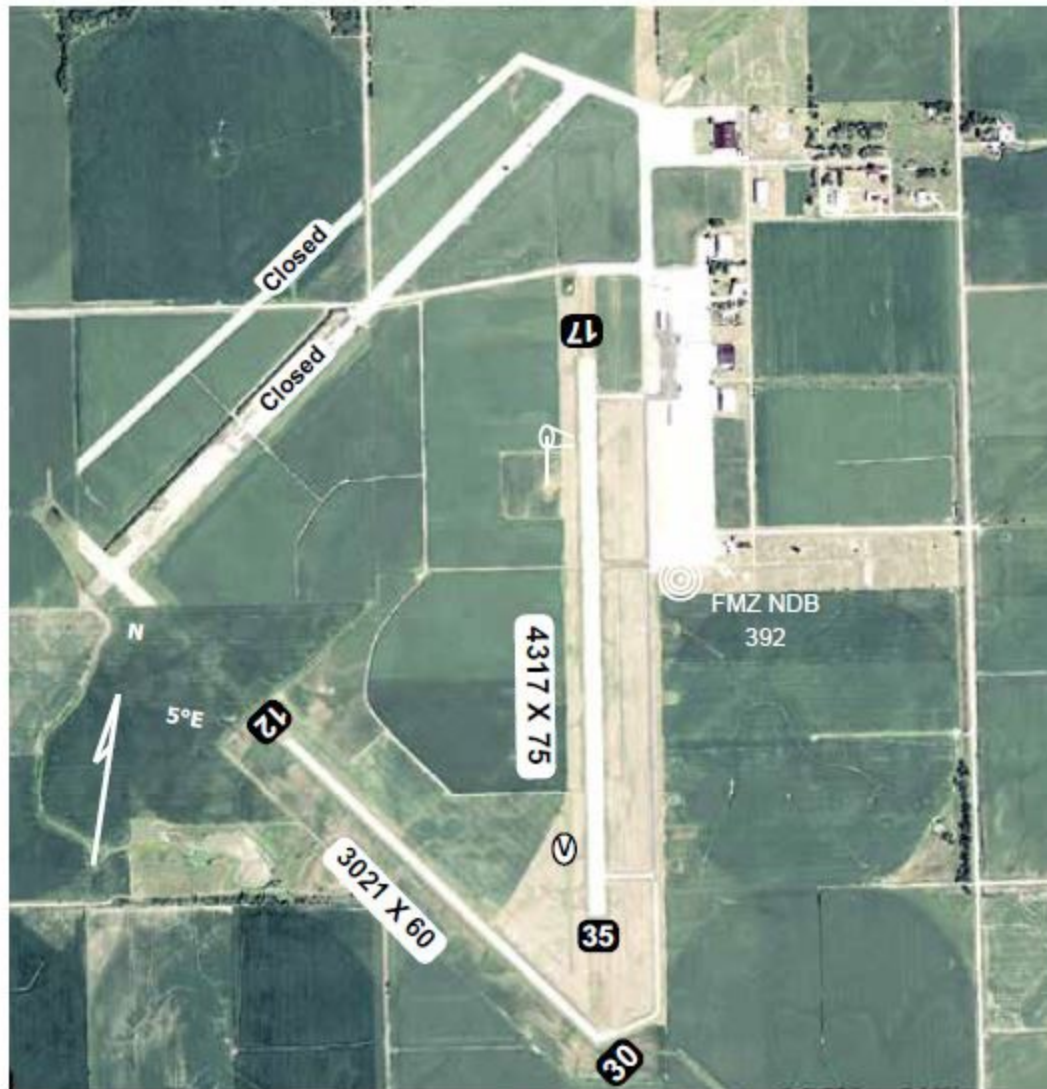

Fairmont (FMZ)

Elevation 1636'

AWOS/ASOS	Minneapolis Center	CTAF
None	119.4	122.9 L

Runway	Surface	Traffic Pattern	Runway Lights
17 / 35	Concrete	1000-LH / 1000-LH	MIRL
12 / 30	Concrete	1000-LH / 1000-LH	None
Airport Manager	Tim Krienert		402-268-4521
FBO	None		
Fuel	100 LL	Hours	0800-1700 Mon-Fri

Fairmont State Airfield

N 40°35.14' W 97°34.38'