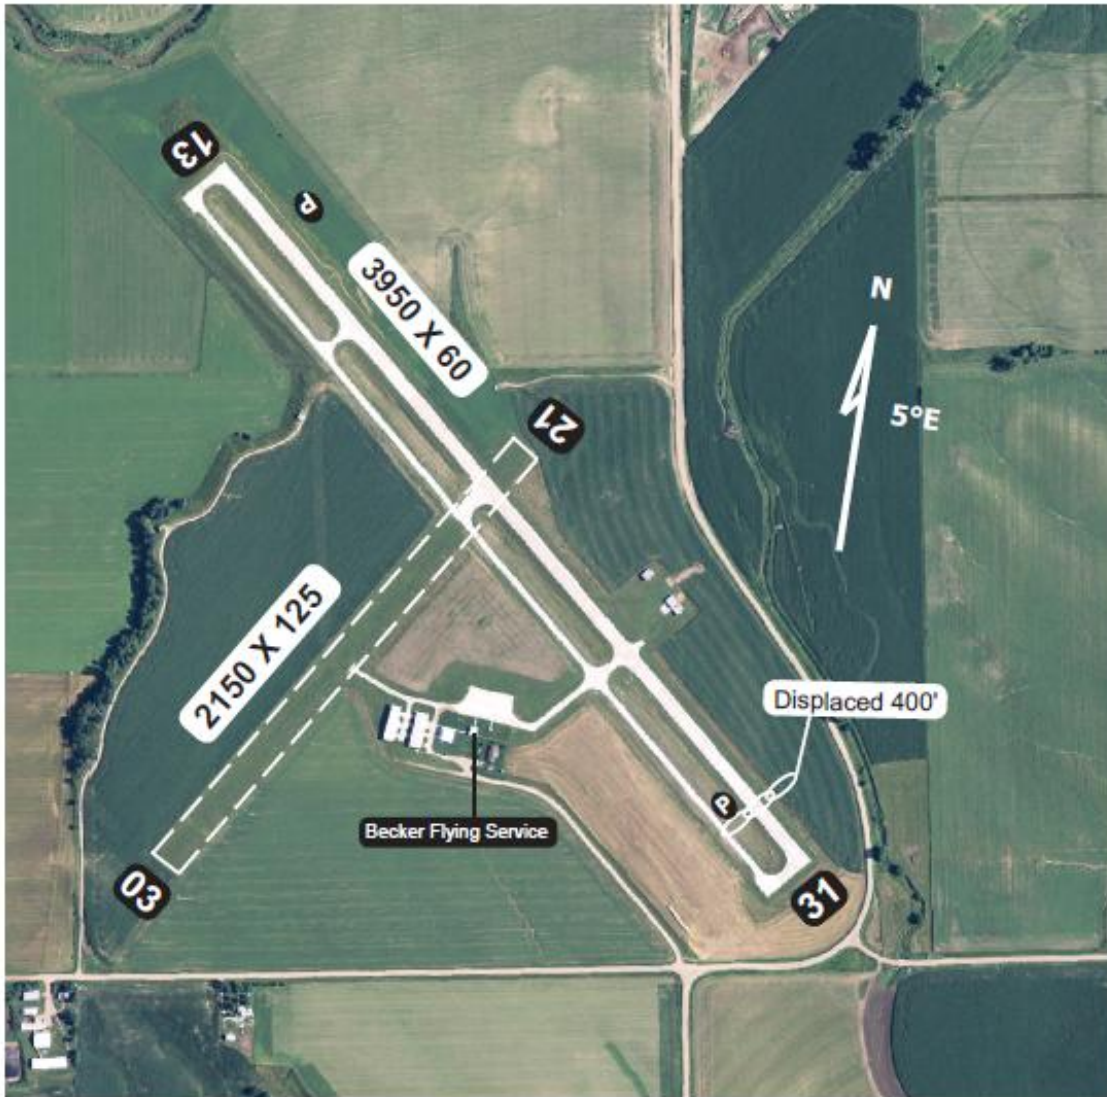

Hartington (0B4)

Elevation 1387'

AWOS/ASOS	Minneapolis Center	CTAF
None	124.1	122.9 L

Rwy 31 Ldg 3550'

Runway	Surface	Traffic Pattern	Runway Lights
13 / 31	Concrete	1000-LH / 1000-LH	MIRL
03 / 21	Turf	1000-LH / 1000-LH	None
Airport Manager	Tom Becker		402-254-7317
FBO	Becker Flying Service, Inc.		402-254-7317
Fuel	100 LL Call 402-254-6916/3812	Hours	Attended Continuously

Hartington Municipal Airport /
Bud Becker Field

N 42° 36.21' W 97° 15.16'