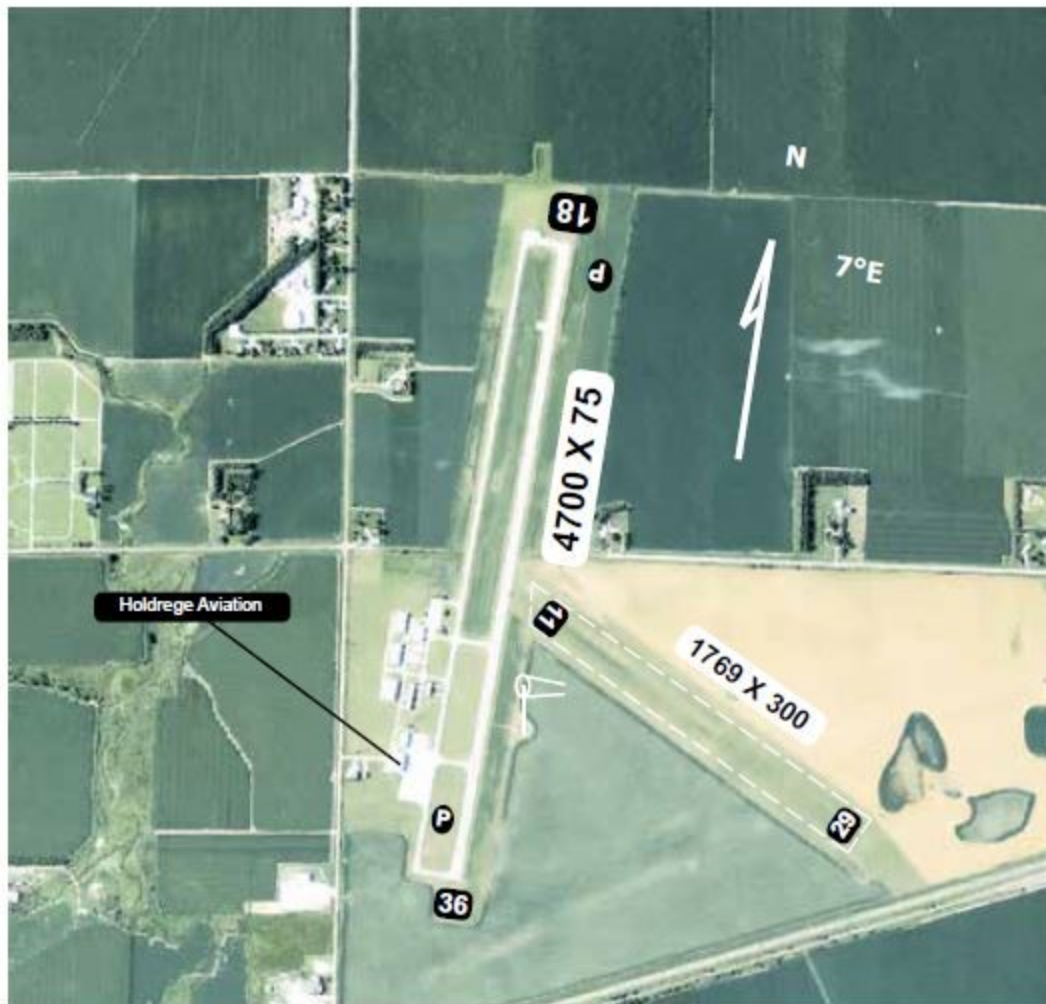

# Holdrege (HDE)

Elevation 2309'

AWOS III P/T	Denver Center	CTAF
121.325 (308-995-6433)	132.7	122.8 <b>L</b>

Runway	Surface	Traffic Pattern	Runway Lights
18 / 36	Asphalt-Concrete	1000-LH / 1000-LH	MIRL
11 / 29	Turf	1000-LH / 1000-LH	None
<b>Airport Manager</b>	Dan Powers		308-991-3641
<b>FBO</b>	Holdrege Aviation		308-991-3641
<b>Fuel</b>	100 LL 24-Hr Credit Card	<b>Hours</b>	0800 - 1700 Mon - Fri

Brewster Field

N 40°27.16' W 99°20.24'

Note: Call for Jet A.