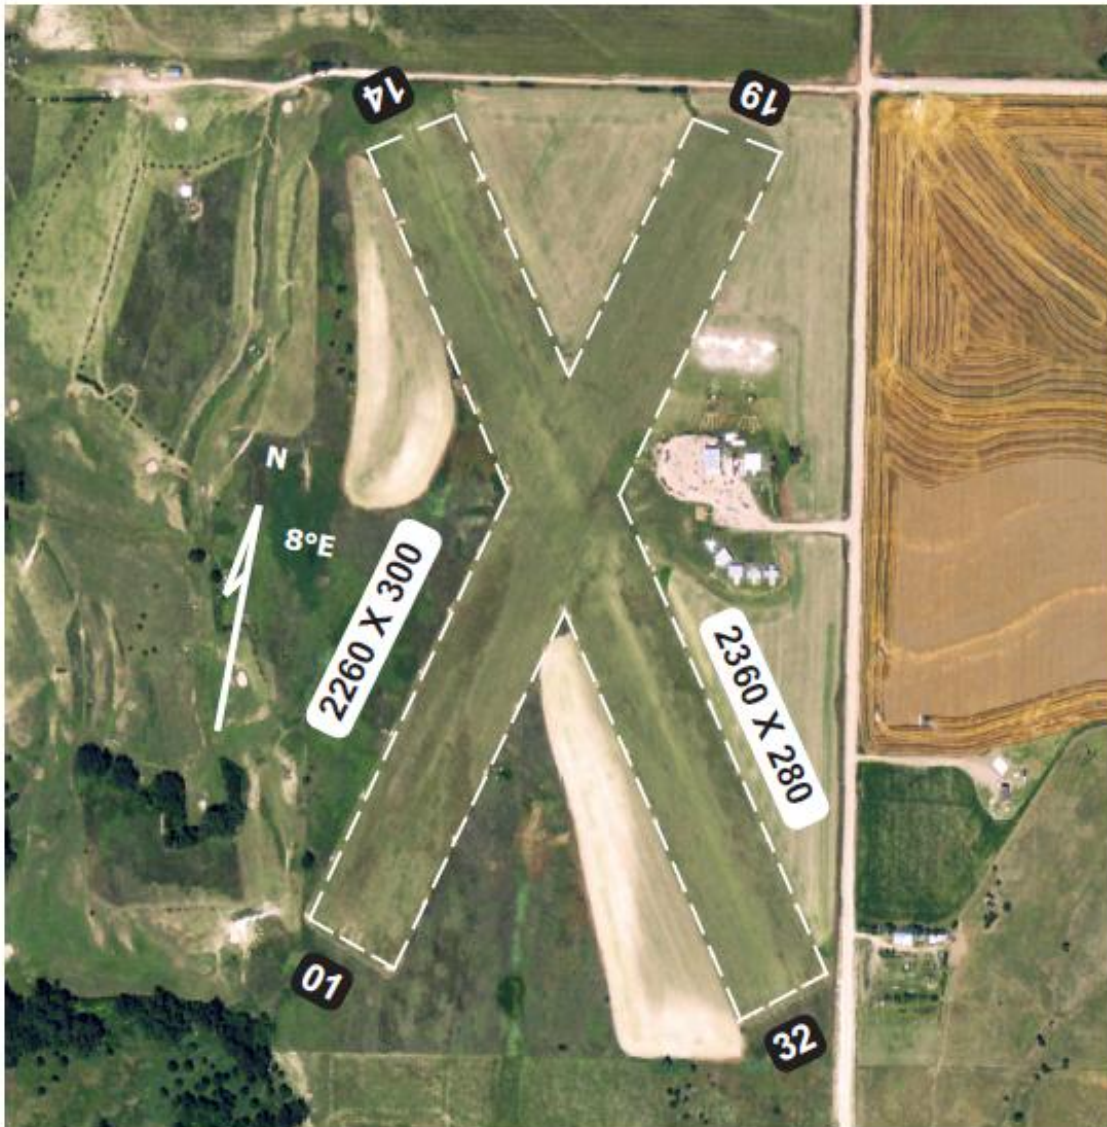

# Trenton (9V2)

Elevation 2796'

AWOS/ASOS		CTAF
None		122.9

Runway	Surface	Traffic Pattern	Runway Lights
14 / 32	Turf	1000-LH / 1000-LH	MIRL
01 / 19	Turf	1000-LH / 1000-LH	None
Airport Manager	Marvin Harms		308-334-5435
FBO	None		
Fuel	None	Hours	Attended 0800 - 1700 M - F

Trenton Municipal Airport

N 40 °11.25' W 101 °01.53'