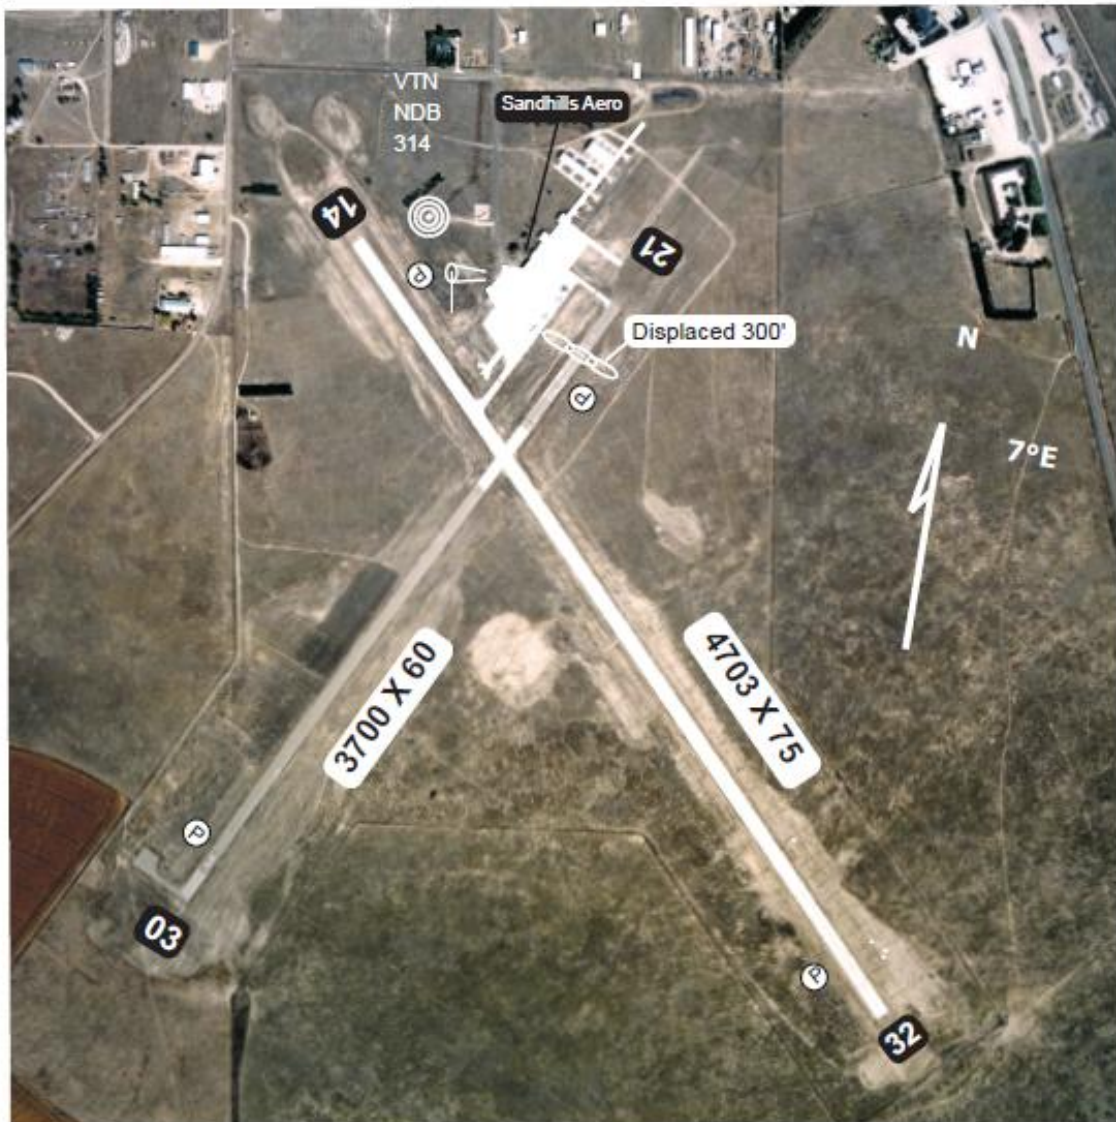

Valentine (VTN)

Elevation 2591'

ASOS	Denver Center	CTAF
118.075 (402-376-1673)	127.95	122.8 L

Runway	Surface	Traffic Pattern	Runway Lights
14 / 32	Concrete	1000-LH / 1000-LH	MIRL
03 / 21	Asphalt	1000-LH / 1000-LH	MIRL
Airport Manager	Robert Kilmer	402-376-1611	
FBO	Sandhills Aero	402-376-1611	
Fuel	100 LL & Jet A After Hrs. Call 402-376-1611	Hours	0800-1700 M - S

Miller Field

N 42 °51.47' W 100 °32.86'